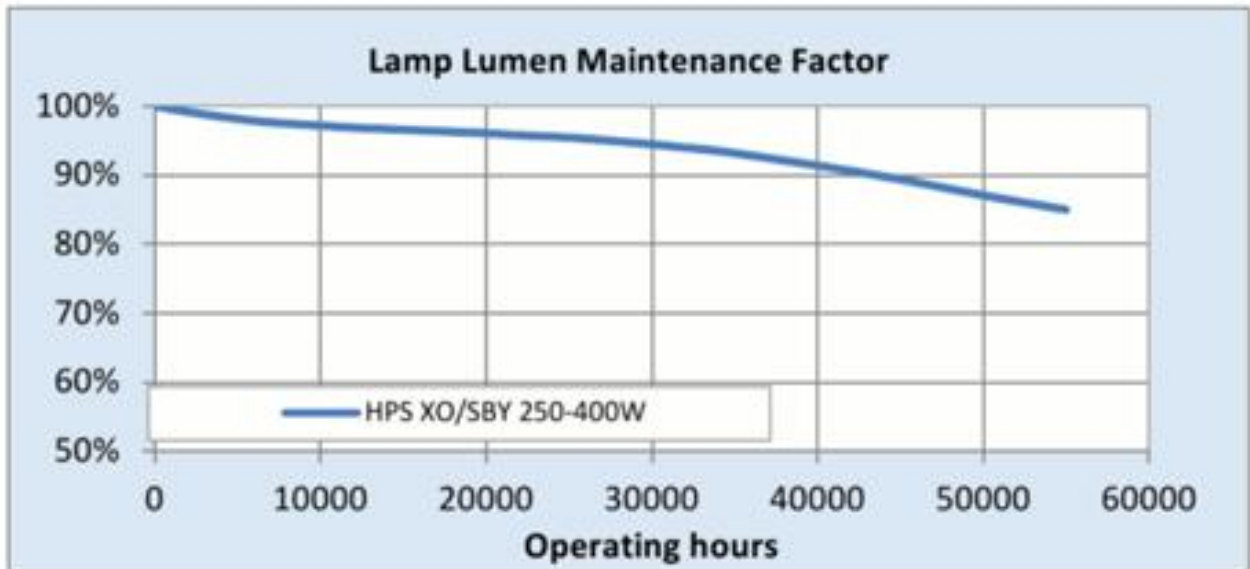

Lumen maintenance data