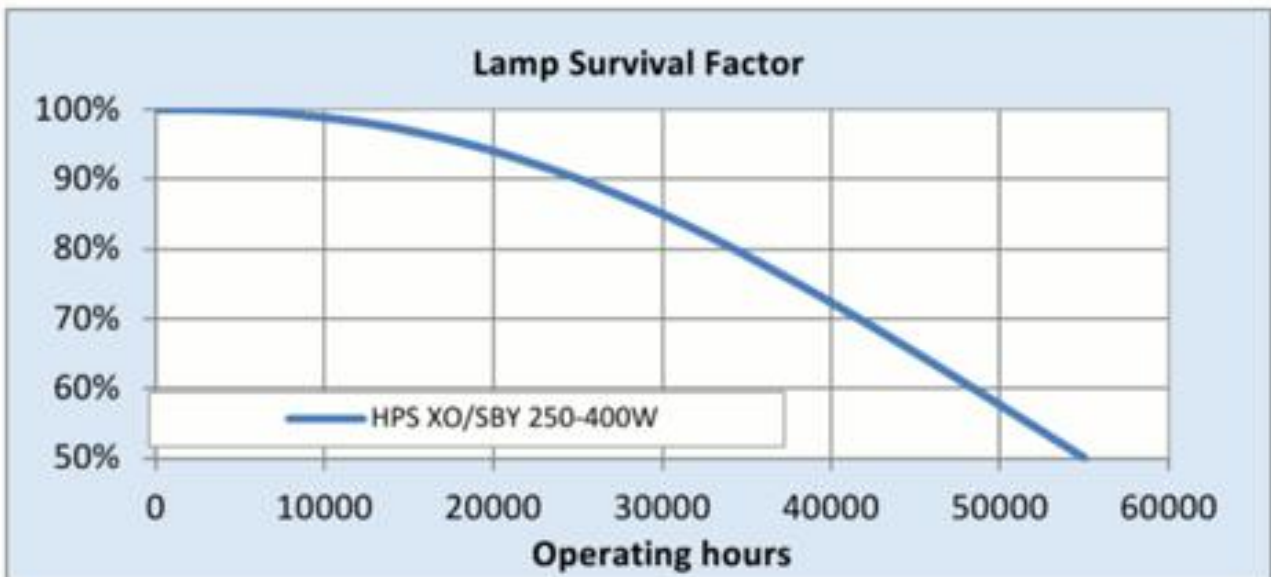

Survival data