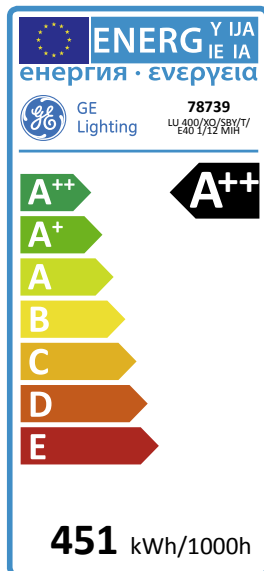

GE
Lighting

451
kWh/1000h

A++
energy class

140
lumens/watt

Lucalox™ XO Superlife Tubular Clear

LU 400/XO/SBY/T/E40 1/12 MIH

78739

Product information

Application areas

Road and tunnel

Street and pedestrian

Commercial areas

Product data

Cap/Base	E40
Bulb Shape	Tubular
Bulb Finish	Clear
Maximum Overall Length [mm]	292
Light Center Length [mm]	175
Net weight per piece [g]	174
Gross weight per piece [g]	190
Operating position	U - Universal
Mercury Content [mg]	38.346
Brand	General Electric (GE)

Performance data

Colour Rendering Index (CRI) [Ra]	25
Nominal correlated colour temperature (CCT) [K]	2100
Nominal lumens [lm]	55800
Rated Lumens [lm]	53961
Nominal efficacy [LpW]	140
Rated efficacy [LpW]	131.7
Energy efficiency class (EEC)	A++
Weighted energy consumption [kWh/1000h]	450.56

Electrical data

Nominal power [W]	400
Rated power [W]	409.6
Nominal lamp voltage [V]	100
Lamp Current [A]	4.5
Design Ambient Temperature [°C]	25
Run-up time (sec)	300
Hot restart time (sec)	5
Ballast Required	Yes